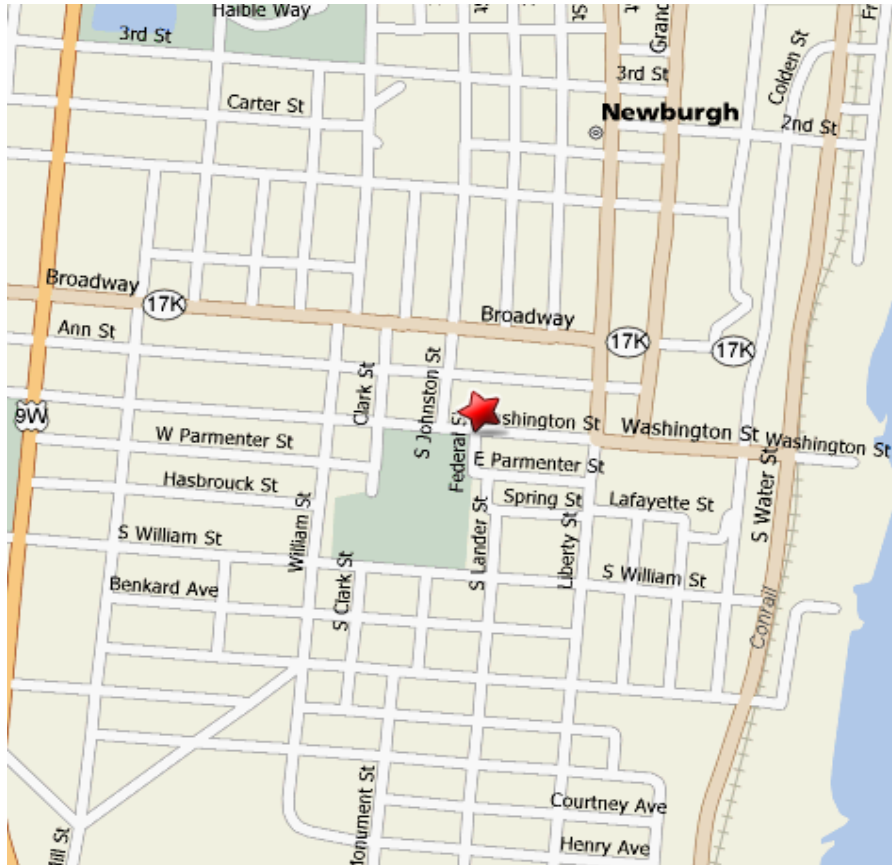

Directions to 6 Federal Street

From the North:

Take 9W South into the City of Newburgh. Turn left at Broadway/Rt. 17K, and after 1/2 mile, turn right onto Liberty Street. Turn right on Washington Street. Turn Left onto Federal Street.

From the I-84/Newburgh Beacon Bridge:

Take exit 10S toward Newburgh and merge onto North Plank Road/Rt. 32. Turn right at Route 9W, and follow it for 1.5 miles. Make a left on Broadway, and follow it for about 1/2 mile. Make a right at Liberty Street, and a right onto Washington Street and then left onto Federal Street.

From I-87/17K:

Take exit 17 toward Newburgh. Continue east on 17K/Broadway through downtown Newburgh. Turn right on Liberty Street, and another right onto Washington Street and then Left onto Federal Street.