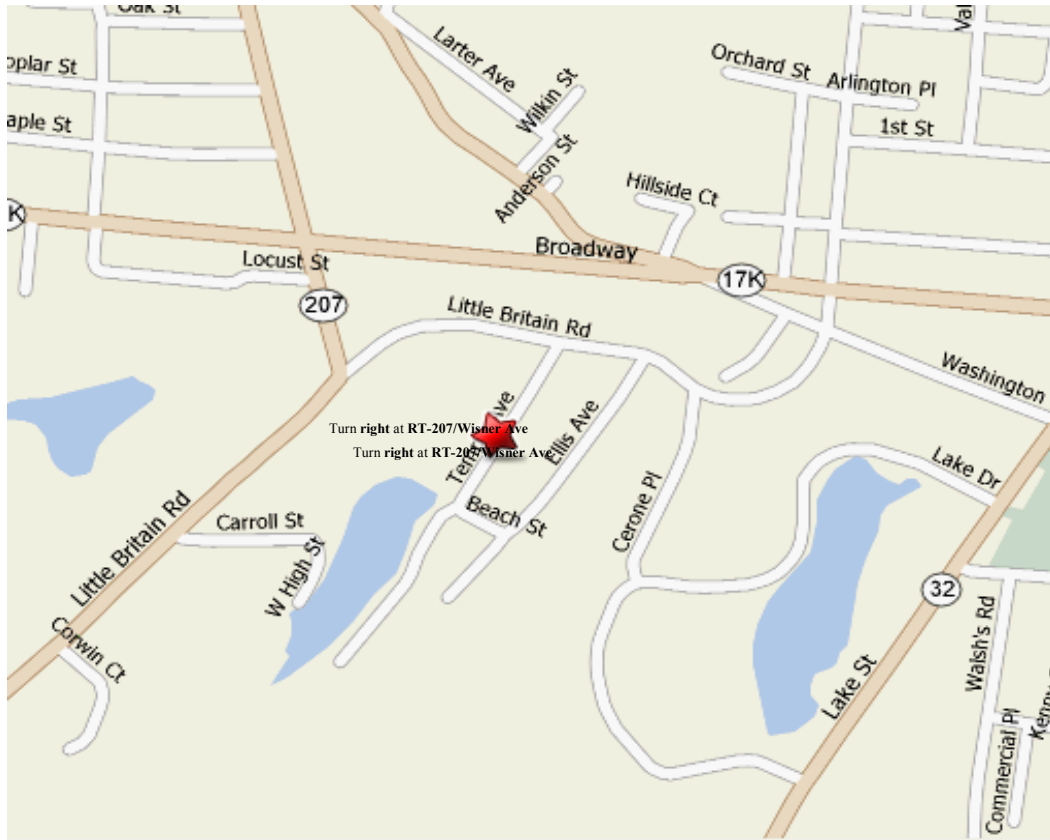

Directions to 53 Temple Ave

From the North:

Take 9W South onto S. Robinson Ave. Turn left onto Broadway and 17-K. Turn left onto West St which becomes Little Britain Rd. Then take a left onto Temple Ave.

From the I-84/Newburgh Beacon Bridge:

Take exit 10S toward Newburgh and merge onto North Plank Road/Rt. 32. Turn right at Route 9W, and turn left at West Street. Continue on Little Britain Road and then left on Temple Ave.

From I-87/17K:

Take exit 17 toward Newburgh. Continue east on 17K. Turn right on 207/Wisner Ave. Turn left on Little Britain Rd and then turn right onto Temple Ave.

Please call the Habitat office at 845-568-6035 if you need further directions. Be sure to dress appropriately for the weather. We ask that you bring work gloves if you have them. We are glad to provide tools and equipment.