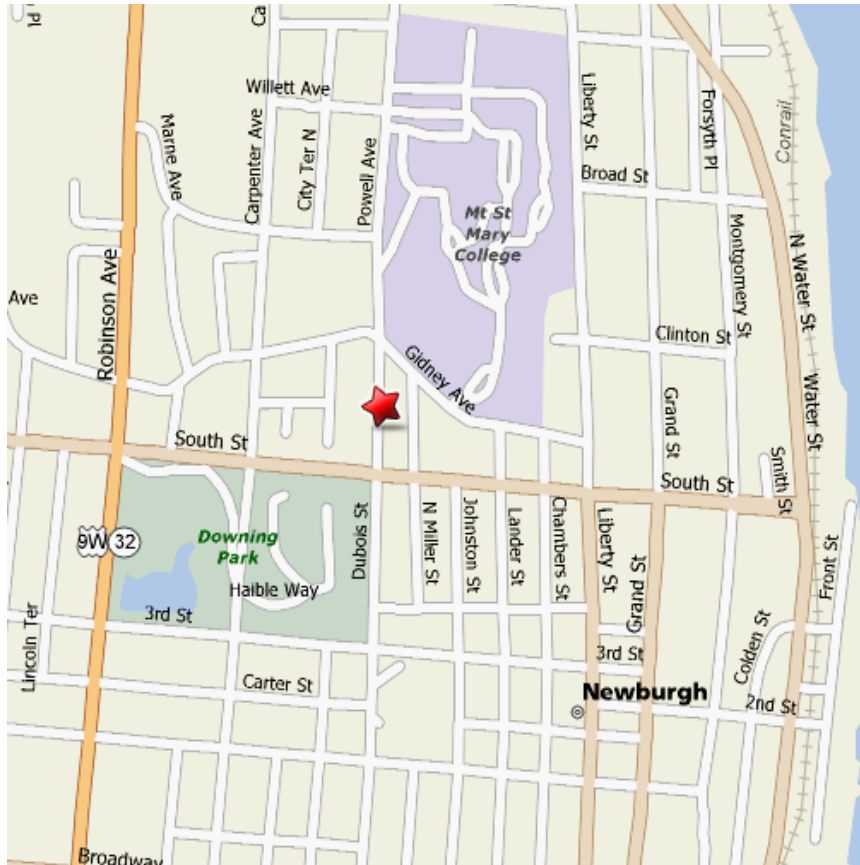

Directions to 220 Dubois Street

From the North:

Follow 9W south into the City of Newburgh. Past the intersection with I-84, merge onto North Plank Rd. Turn right at Alexis Diner. Turn Left at South Street. Turn left onto Dubois Street.

From the I-84/Newburgh Beacon Bridge:

Take exit 10-S to light off ramp and make right. Make another right at the intersection of the Alexis Diner and 9w. *Follow directions above.*

From I-87/17K:

Take exit 17 - Newburgh. Continue east on 17K/Broadway through downtown Newburgh. Turn left on Dubois Street.